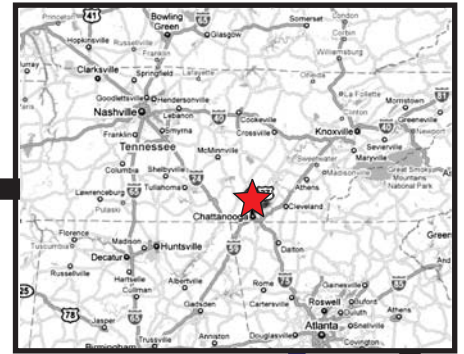

Chattanooga Tank Wash LLC

.901 Pineville Road | Chattanooga, TN 37405

area of detail:

- I-24 take exit 178 (Hwy 27 NORTH - Downtown Chattanooga).
- Cross Tennessee River in the Right Lane (slow down!).
- Exit on Manufacturer's Rd (steep downhill).
- Left on Manufacturer's Rd 1/2 mile to "Y" intersection at Hamm Rd.
- 1/2 mile turn right on Moccasin Band Rd.
- Cross tracks, left into yard.