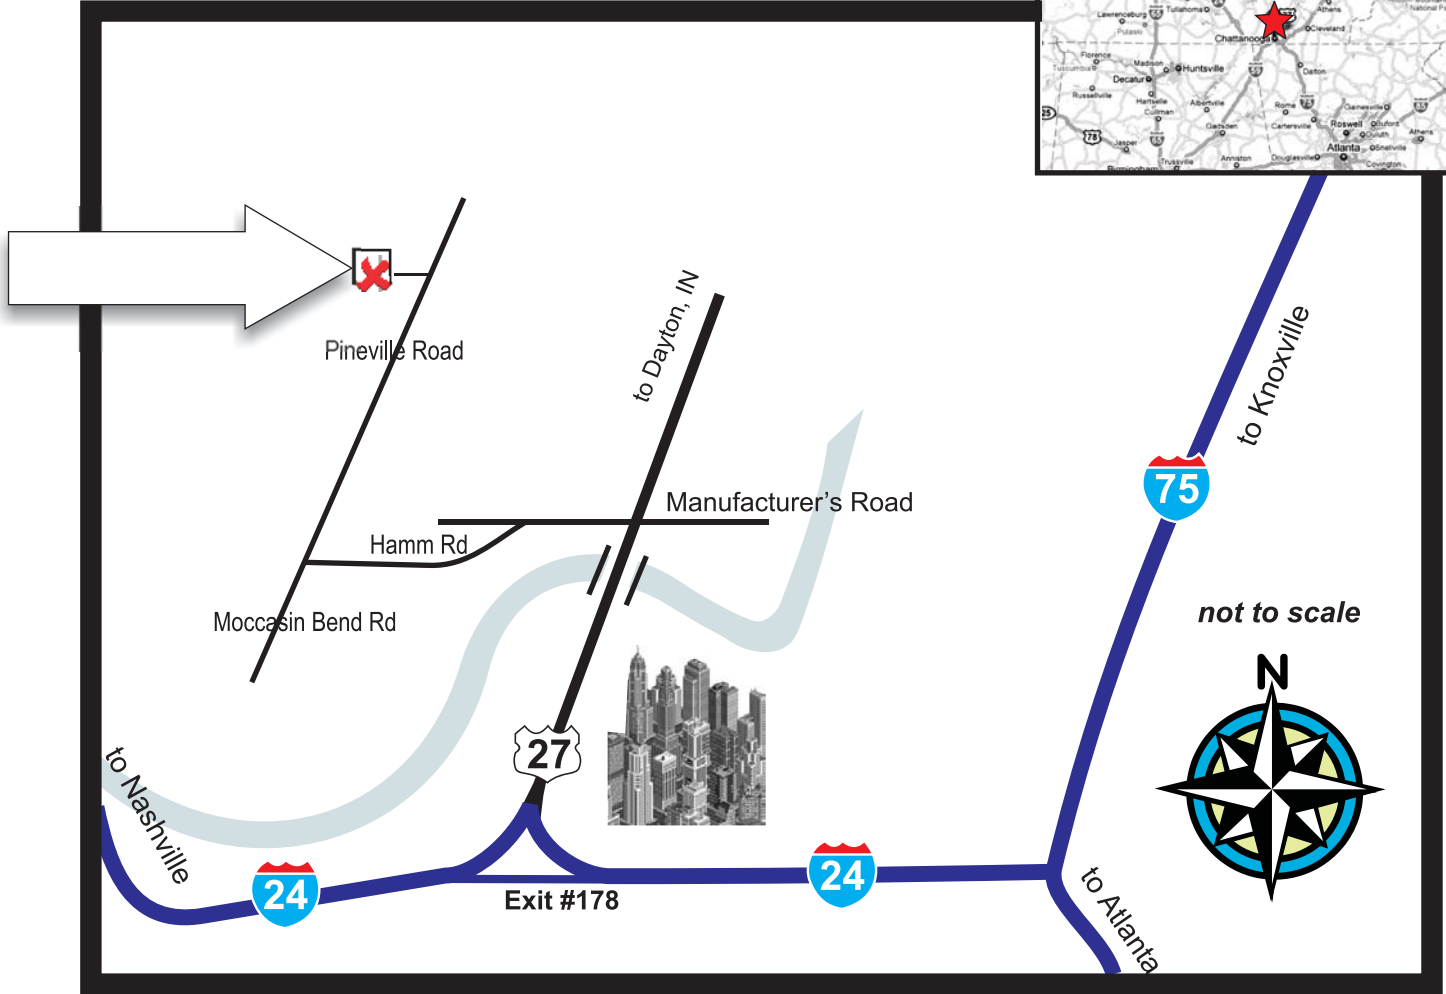

Chattanooga Tank Wash LLC

.901 Pineville Road | Chattanooga, TN 37405

area of detail:

- I-24 take exit 178 (Hwy 27 NORTH - Downtown Chattanooga).
- Cross Tennessee River in the Right Lane (slow down!).
- Exit on Manufacturer's Rd (steep downhill).
- Left on Manufacturer's Rd 1/2 mile to "Y" intersection at Hamm Rd.
- 1/2 mile turn right on Moccasin Band Rd.
- Cross tracks, left into yard.