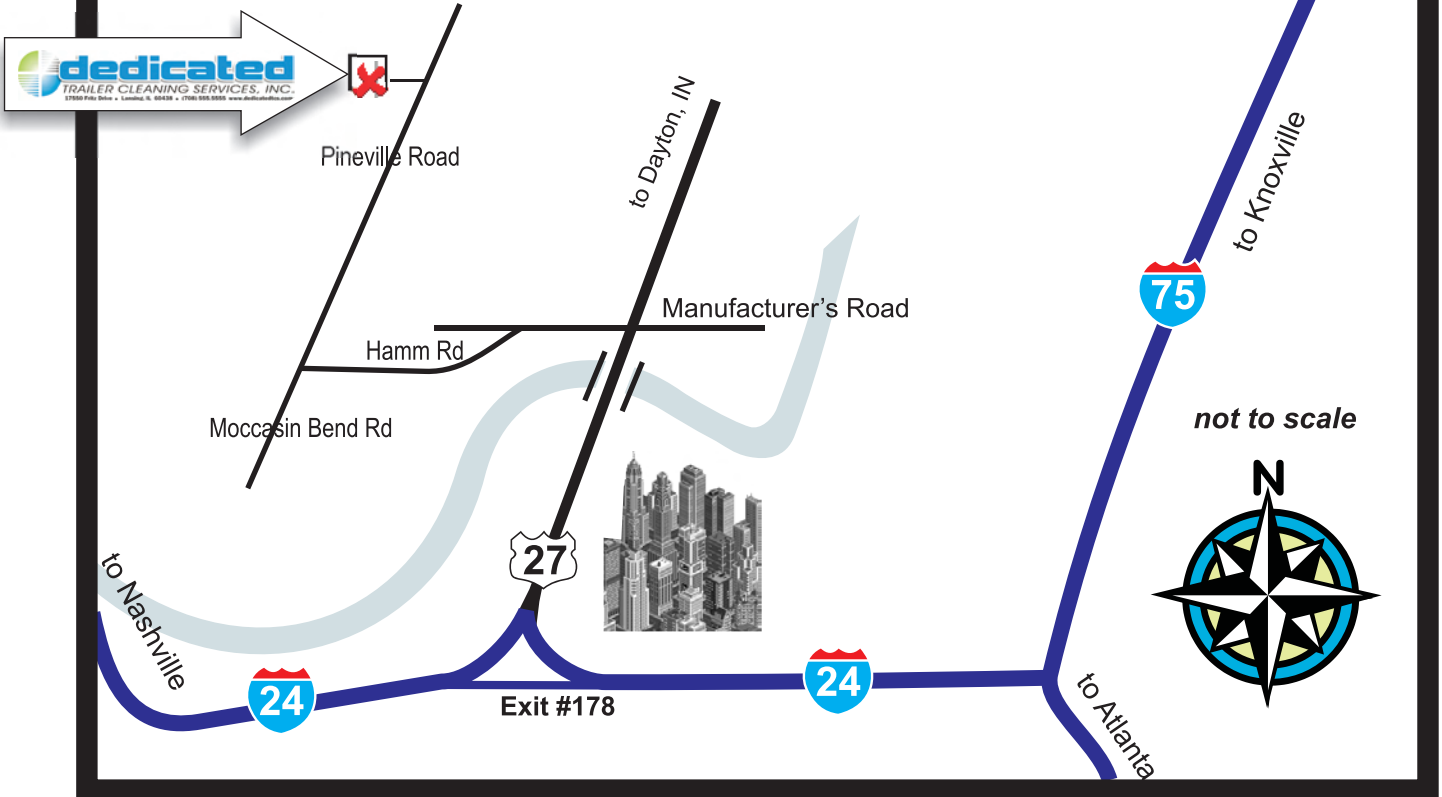

area of detail:

# Dedicated Trailer Cleaning Services, Inc.

901 Pineville Road | Chattanooga, TN 37405

## Chattanooga Tank Wash LLC

a subsidiary of Dedicated Trailer Cleaning Services Inc.

I-24 take exit 178 (Hwy 27 NORTH - Downtown Chattanooga).

Cross Tennessee River in the Right Lane (slow down!).

Exit on Manufacturer's Rd (steep downhill).

Left on Manufacturer's Rd 1/2 mile to "Y" intersection at Hamm Rd.

1/2 mile turn right on Moccasin Band Rd.

Cross tracks, left into yard.